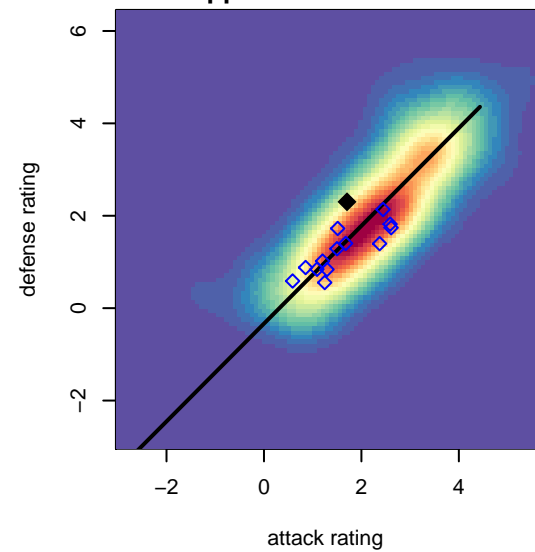

**attack and defense variance (black dot)
relative to other teams
and top 10 in region**

**attack and defense rating
relative to others at age
and all opponents in last 13 months**

**attack and defense rating
relative to others at age
and all opponents in last 13 months**

Performance relative to 13 month average

Performance relative to 13 month average

Distribution of opponents
 Red = Lose zone, Blue = Win zone, Green = Even
 Black line separates win/lose zones

lot. A=Neither has attack advantage, B=Opponent has both attack and defense advantage, C=Opponent has both attack and defense disadvantage, D=Both have