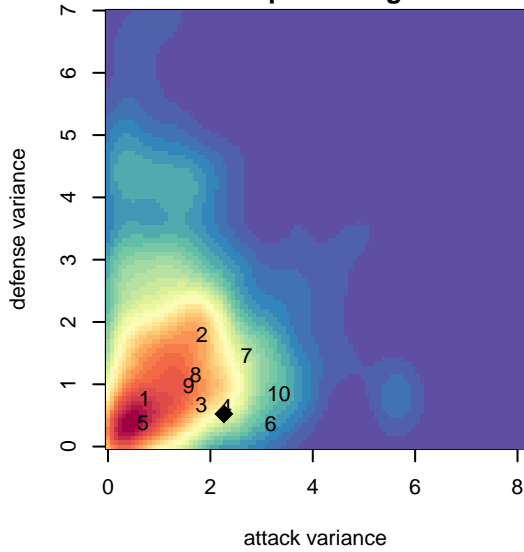

**attack and defense variance (black dot)
relative to other teams
and top 10 in region**

**attack and defense rating
relative to others at age
and all opponents in last 13 months**

**attack and defense rating
relative to others at age
and all opponents in last 13 months**

Performance relative to 13 month average

Performance relative to 13 month average

Distribution of opponents
 Red = Lose zone, Blue = Win zone, Green = Even
 Black line separates win/lose zones

lot. A=Neither has attack advantage, B=Opponent has both attack and defense advantage, C=Opponent has both attack and defense disadvantage, D=Both have