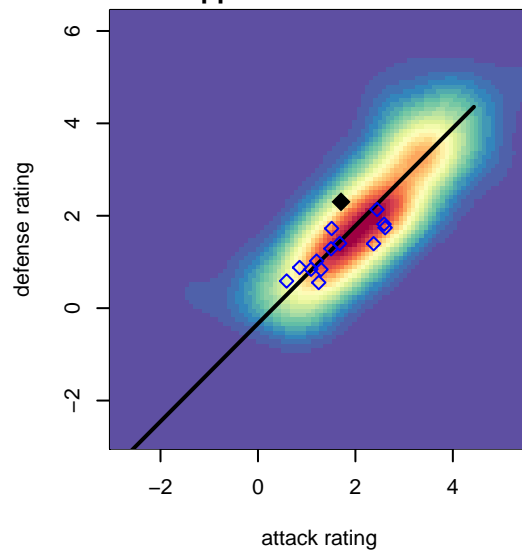

**attack and defense variance (black dot)
relative to other teams
and top 10 in region**

**attack and defense rating
relative to others at age
and all opponents in last 13 months**

**attack and defense rating
relative to others at age
and all opponents in last 13 months**

Performance relative to 13 month average

Performance relative to 13 month average

Distribution of opponents
 Red = Lose zone, Blue = Win zone, Green = Even
 Black line separates win/lose zones

lot. A=Neither has attack advantage, B=Opponent has both attack and defense advantage, C=Opponent has both attack and defense disadvantage, D=Both have